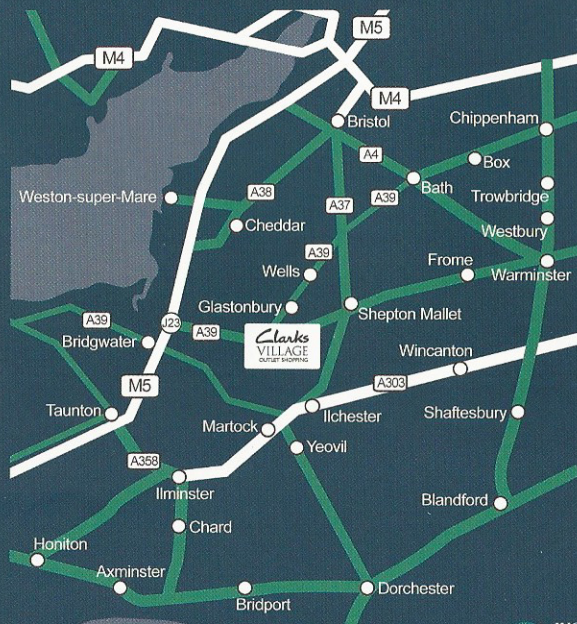

*Due to Sunday trading laws some of our larger stores have different trading hours, see website for details.

PLAN YOUR ESCAPE

BY CAR

Sat Nav: BA16 0BN

BY BUS

Local buses operate to and from Yeovil, Taunton, Bridgwater, Wells, Glastonbury, Bath and Bristol.

BY TRAIN

Local stations are Castle Cary & Taunton.

For further information on transport, accommodation and local attractions, contact:
Guest Services on **07392 154 915**

Glastonbury 1 mile | **Wells** 7 miles | **Taunton** 20 miles